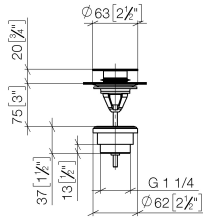

Basin Waste with push fastening 1 1/4" - Brushed Champagne (22kt Gold)

IMO

10 125 970

Fits: IMO, LULU, MADISON, MEM, TARA,
CL.1, LISSÉ, VAIA, META, CYO

	Brushed Champagne (22kt Gold)	10 125 970-46
	Chrome	10 125 970-00
	Brushed Platinum	10 125 970-06
	Platinum	10 125 970-08
	Durabress (23kt Gold)	10 125 970-09
	Dark Chrome	10 125 970-19
	Light Gold	10 125 970-26
	Brushed Light Gold	10 125 970-27
	Brushed Durabress (23kt Gold)	10 125 970-28
	Matte Black	10 125 970-33
	Platinum / Brushed Platinum	10 125 970-36
	Durabress / Brushed Durabress (23kt Gold)	10 125 970-38
	Brushed Bronze	10 125 970-42
	Champagne (22kt Gold)	10 125 970-47
	Brushed Chrome	10 125 970-93
	Brushed Dark Platinum	10 125 970-99

Basin Waste with push fastening 1 1/4" - Brushed Champagne (22kt Gold)

IMO

10 125 970

Only suitable for basins with an overflow.

10 125 970

mm [inches]

10 125 970

Parts for other finishes can be found here: [Chrome](#)

Spare parts list

No.	Item Number	Name	Quantity used	Delivery time
1	04 31 20 096 00-46	plug	1	-
Spare part can no longer be ordered, please order the replacement item				
2	09 30 30 179 90	screw	1	2
3	09 11 01 038-46	cup	1	60
4	09 14 05 061 90	seal	1	2
5	09 14 03 153 90	seal	1	2
6	09 11 10 156-46	connection	1	60